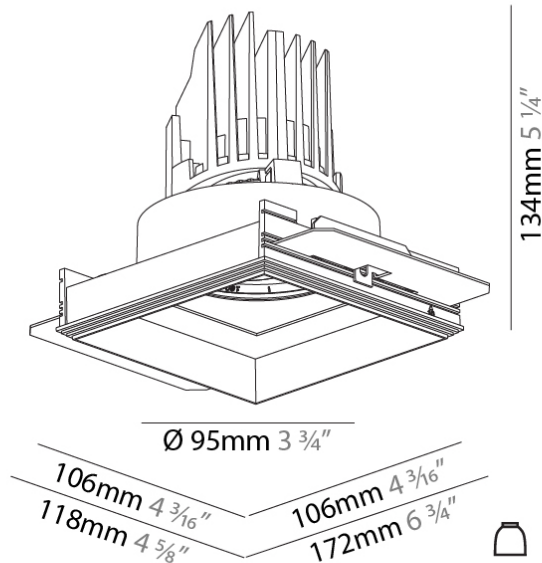

Cut-out Measurements: 120mm / 4 3/4" x 120mm / 4 3/4"
Upon Request: Unique Ceiling Thickness

ELECTRICAL

Lamp Type: LED (Zhaga Standard)
Input Wattage (W): 16.5
Total Output Wattage (W): 14.7
Dimming: Dali Dimming
Driver Included: No
Driver Location: Recessed Housing
Driver Type: Constant Current - 120Vac
Driver Class: Class 2
Housing: See Components
Input Voltage (V): 120
Constant Current (MA): 350

LED

Number of LEDs: 1
Max. Delivered Lumen (lm): 770
Nominal Lumen (lm): 1140
CRI: >90 CRI
Lamp Life (hrs): 50000
Upon Request: RGB-W Tunable White Special Color Temperature Special LED

OPTICAL

Reflector: 20 / 40 / 60
Adjustability: Rotational 355°; Tilt 30°
Upon Request: Special Beam Angles

RATINGS AND CERTIFICATIONS

UL Listed, ETL Listed, CE, FCC, RoHS, Energy Star, AIAA, IESNA, and other international standards. For assistance on 'custom' specifications, contact zteam@zaneen.com. In a constant effort to supply the best product, we reserve the right to change specifications or materials without notice. The most recent specification sheets are found at zaneen.com
IP rating: IP20