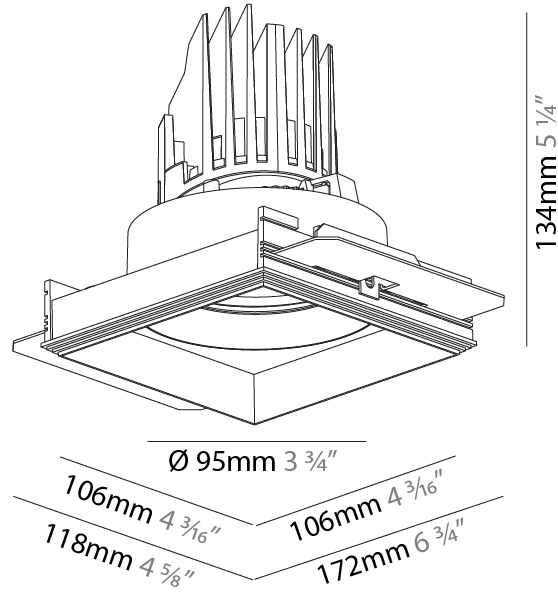

ELECTRICAL

Lamp Type: LED (Zhaga Standard)
Input Wattage (W): 16.5
Total Output Wattage (W): 14.7
Dimming: Dali Dimming
Driver Included: No
Driver Location: Recessed Housing
Driver Type: Constant Current - 120Vac
Driver Class: Class 2
Housing: See Components
Input Voltage (V): 120
Constant Current (MA): 350

LED

Number of LEDs: 1
Max. Delivered Lumen (lm): 770
Nominal Lumen (lm): 1140
CRI: >90 CRI
Lamp Life (hrs): 50000
Upon Request: RGB-W Tunable White Special Color Temperature Special LED

OPTICAL

Reflector®: 20 / 40 / 60
Adjustability: Rotational 355°; Tilt 30°
Upon Request: Special Beam Angles

RATINGS AND CERTIFICATIONS

For international specifications by adding 'INT' at the end of the existing Model #. For assistance on 'custom' specifications, contact zteam@zaneen.com. In a constant effort to supply the best product, we reserve the right to change specifications or materials without notice. The most recent specification sheets are found at zaneen.com

PROJECT
TYPE
SPECIFIER
QUANTITY
DATE