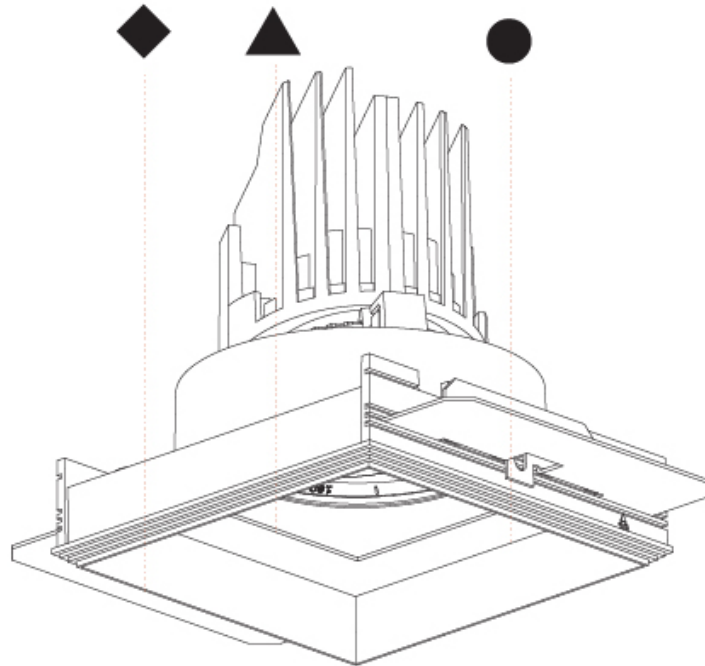

BIONIQ SQUARE ADJUSTABLE COMFORT TRIMLESS

A35215-

PROJECT _____

TYPE _____

SPECIFIER _____

QUANTITY _____

DATE _____

A