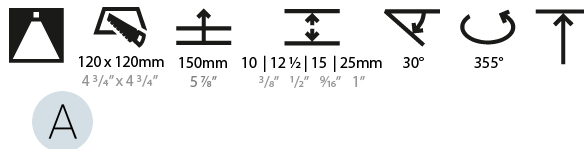

ELECTRICAL

Lamp Type: LED (Zhaga Standard)
Input Wattage (W): 16.5
Total Output Wattage (W): 14.7
Dimming: Dali Dimming
Driver Included: No
Driver Location: Recessed Housing
Driver Type: Constant Current - 120Vac
Driver Class: Class 2
Housing: See Components
Input Voltage (V): 120
Constant Current (MA): 350

LED

Number of LEDs: 1
Max. Delivered Lumen (lm): 770
Nominal Lumen (lm): 1140
CRI: >90 CRI
Lamp Life (hrs): 50000
Upon Request: RGB-W Tunable White Special Color Temperature Special LED

OPTICAL

Reflector®: 20 / 40 / 60
Adjustability: Rotational 355°; Tilt 30°
Upon Request: Special Beam Angles

RATINGS AND CERTIFICATIONS

For international specifications by adding 'INT' at the end of the existing Model #. For assistance on 'custom' specifications, contact zteam@zaneen.com. In a constant effort to supply the best product, we reserve the right to change specifications or materials without notice. The most recent specification sheets are found at zaneen.com

PROJECT
TYPE
SPECIFIER
QUANTITY
DATE