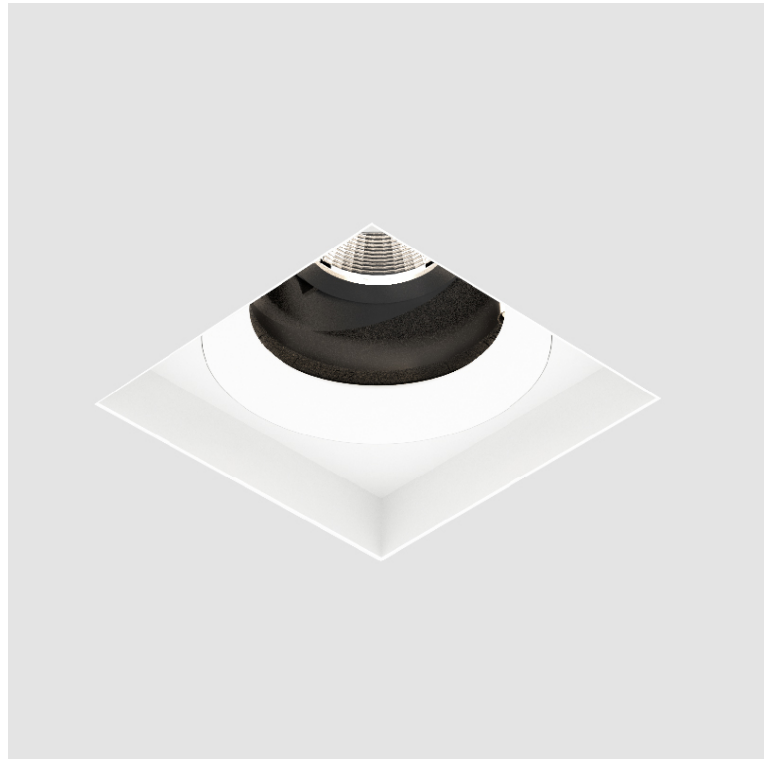

ELECTRICAL

Lamp Type: LED (Zhaga Standard)
Input Wattage (W): 13.2 (2700K) / 16.5
Total Output Wattage (W): 12 (2700K) / 15
Dimming: Tri-Mode (Non-Dimming and Phase Dimming (120Vac only) and 0-10V Dimming)
Driver Included: No
Driver Location: Recessed Housing
Driver Type: Constant Current - Universal
Driver Class: Class 2
Housing: See components
Input Voltage (V): 120 - 277
Constant Current (MA): 350

LED

Number of LEDs: 1
Color Temperature (°K): 2700 / 3000 / 3500 / 4000
Max. Delivered Lumen (lm): 850 / 950 / 1019 / 1040
Nominal Lumen (lm): 960 / 1070 / 1156 / 1180
CRI: >90 CRI
Efficiency (%): 88.5
Lamp Life (hrs): 50000
Upon Request: RGB-W Tunable White Special Color Temperature Special LED

OPTICAL

Reflector: 10
Adjustability: Rotational 355°; Tilt 30°
Upon Request: Special Beam Angles

RATINGS AND CERTIFICATIONS

Zaneen Lighting © 2021, T 1990 280-3382, F 416-247-9319, www.zaneen.com

Available for international specifications by adding "INT" at the end of the existing Model #. For assistance on 'custom' specifications, contact zteam@zaneen.com. In a constant effort to supply the best product, we reserve the right to change specifications or materials without notice. The most recent specification sheets are found at zaneen.com
IP rating: IP20